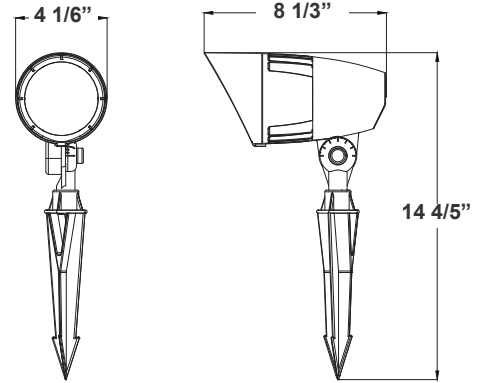

Type: \_\_\_\_\_

14 4/5"(H) x 4 1/6"(W) x 8 1/3"(D)

The fixture has classic traditional appearance, professional light distribution design, 90-degree beam angle, ideal for park landscaping, garden, architectural landscape lighting, suitable for wet locations