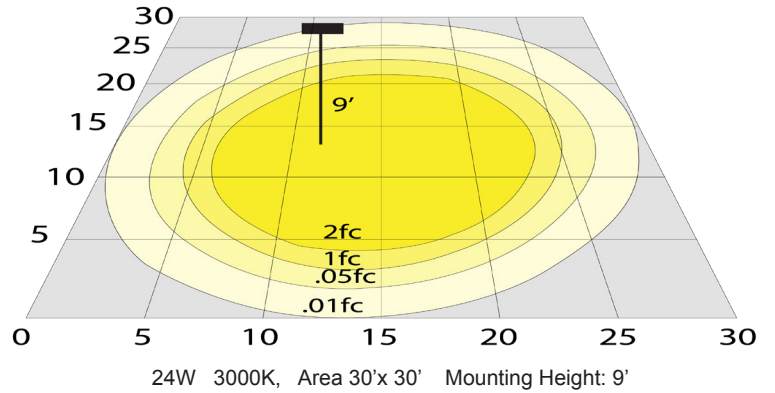

24W 3000K, Area 30'x 30' Mounting Height: 9'